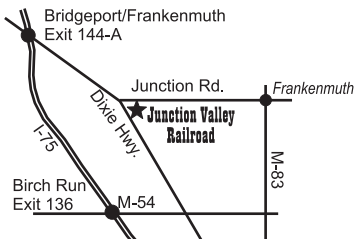

Riders under age 12 must be accompanied by an adult.

7065 Dixie Hwy.  
Bridgeport, MI  
989-777-3480

[www.jvrailroad.com](http://www.jvrailroad.com)

[facebook.com/JunctionValleyRailroad](https://facebook.com/JunctionValleyRailroad)